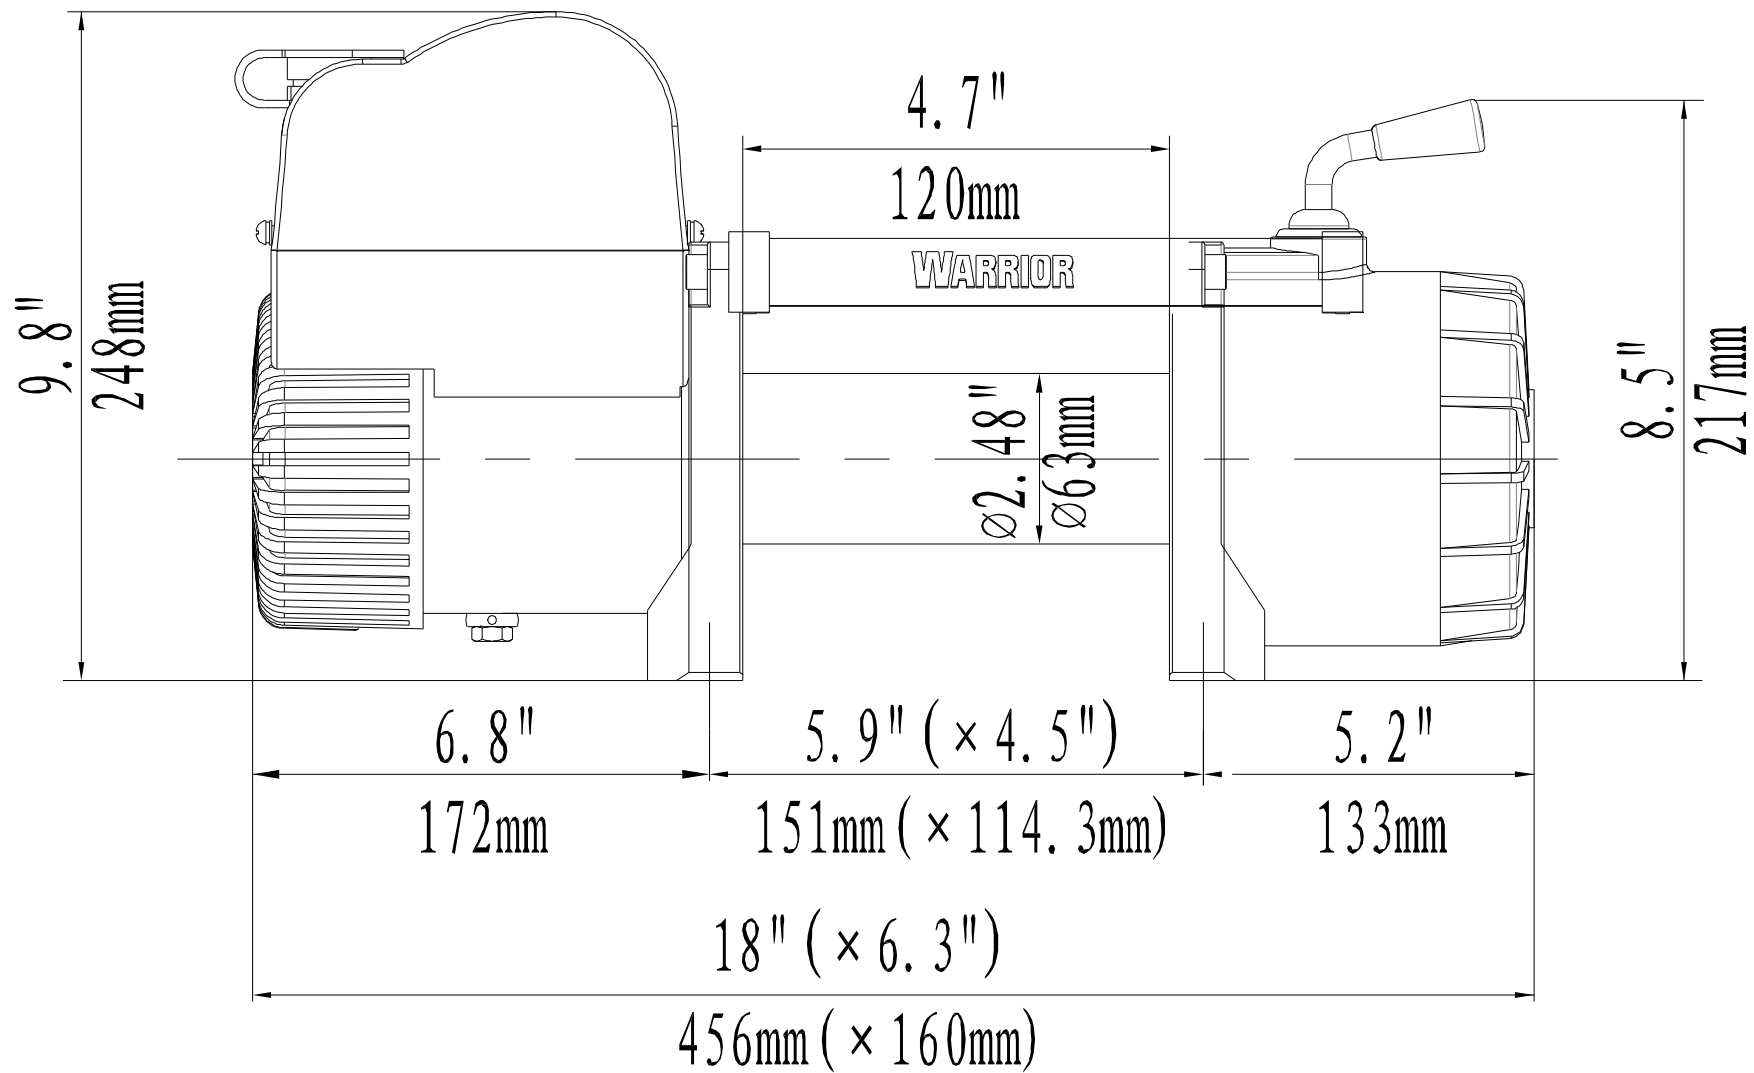

9500SD SAMURAI V2

VALUE WITHOUT COMPROMISE